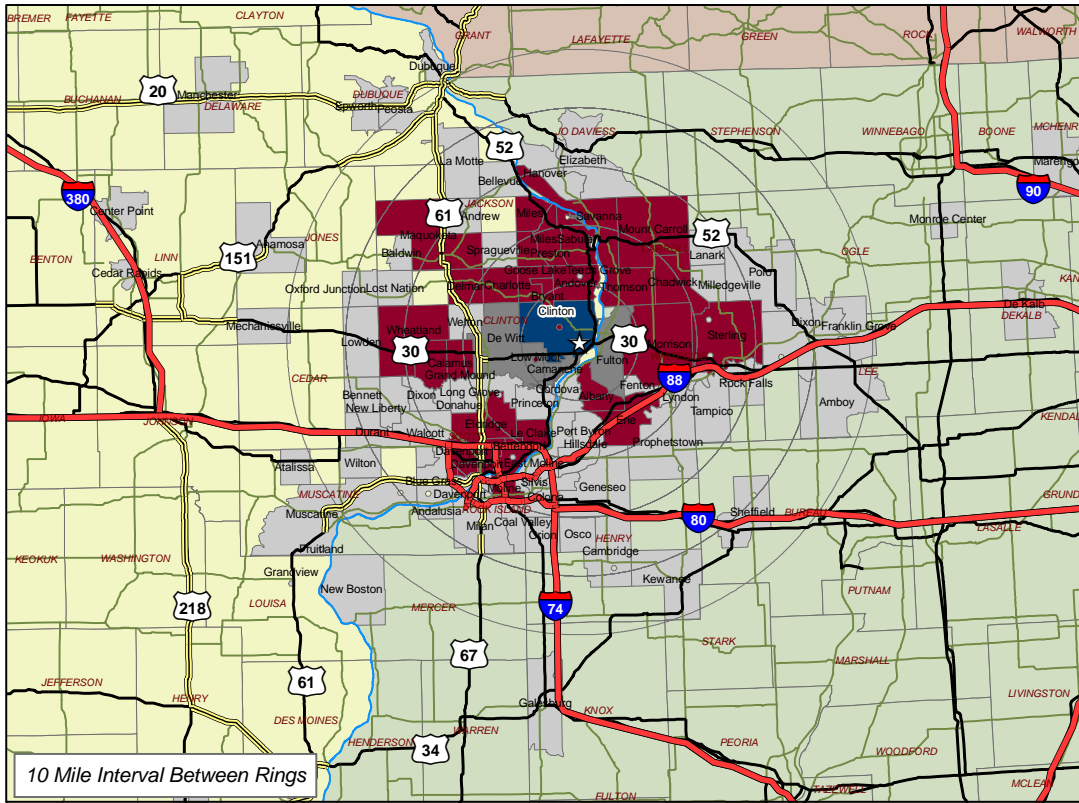

Commuter Concentration by Place of Residence into Clinton

Legend

- ☆ Clinton
- Mississippi River
- Interstate
- 4-Lane US Highways
- US Highways
- State Highways
- Illinois County
- Iowa County
- Wisconsin County

Commuter Concentration

by Place of Residence (per ZIP Code)

- 1 - 17
- 18 - 238
- 239 - 719
- 720 - 4,798